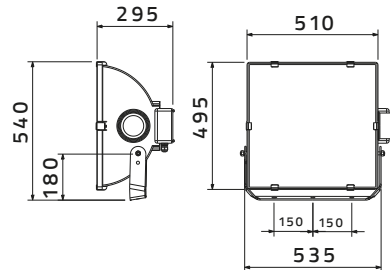

Floodlights

Flood Lights

- 220V
- IP 65
- 2x400
- 12100
- 1000W

- IP 65
- 2000W
- 11100
- 380V