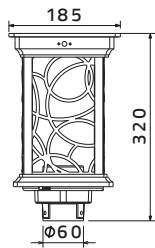

Garden Lights

Diamond Modern Classic

Garden Lights

Floral Modern Classic

SH - 1703

SH - 1731

SH - 1732

SH - 1735