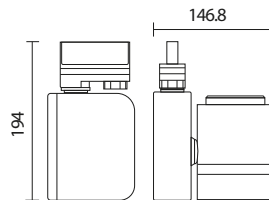

Track Lights

Ceiling Lights

720 LUMENS
CRI > 80
12W
20°

1820 LUMENS
CRI > 90
28W
24°

4200 LUMENS
CRI > 90
42W
24°

SH - 430 -12W

SH - 416 -28W

SH - 420 -42W