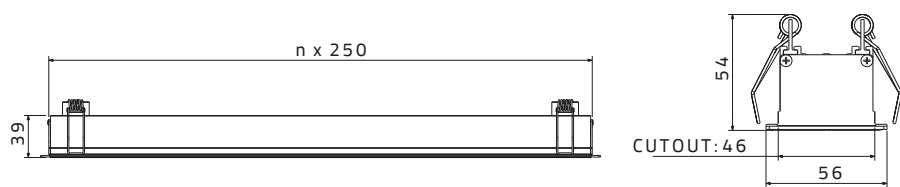

Order Quantity: nx25cm