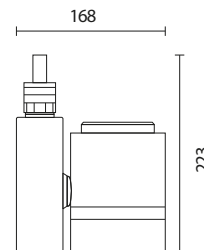

Track Lights

Ceiling Lights

720 LUMENS
CRI > 80
12W
20°

1820 LUMENS
CRI > 90
28W
24°

4200 LUMENS
CRI > 90
42W
24°

SH - 430 -12W

SH - 416 -28W

SH - 420 -42W