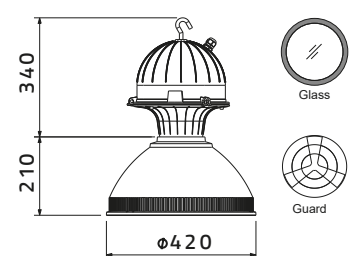

250W
~
400W

230V
50Hz