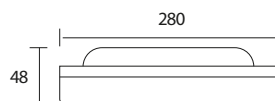

- No Flicker
- Class I
- 30,000h
- IP 44
- 120°
- Cool White 4000K
- 230V 50Hz
- Warm White 3000K