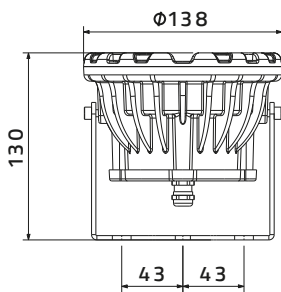

Outdoor LED Spotlights

Outdoor LED Spotlights

SH - 1290

bridgelux