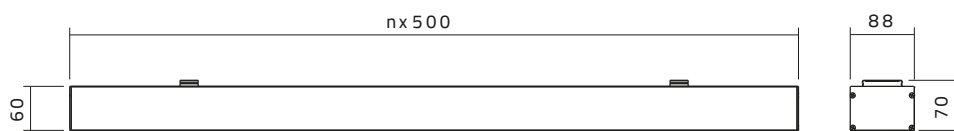

SH - 1811S

Order Quantity: nx50cm

Pro-Linear

Linear Lights

SH - 1811M

Order Quantity: nx50cm

- 4500 L/M
- IP 43
- Class I
- 50 W/M
- 2500
- No Flicker
- CRI > 80
- 230V 50Hz
- Cool White 4000K

SH - 1813