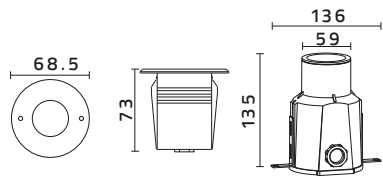

Walk Lights

SUNSET TIME

The Glitter of light in the water makes the extraordinary beauty in the pool and also shows the beauty inside.

7 Underwater Lights

Underwater Lights

SH - B4A0158

SH - B4A0106

SH - B4XC0457