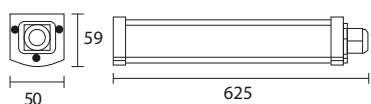

SH - 06H - 06 - 18W

SH - 06H - 12 - 36W