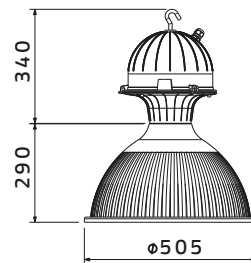

250W
~
400W

230V
50Hz