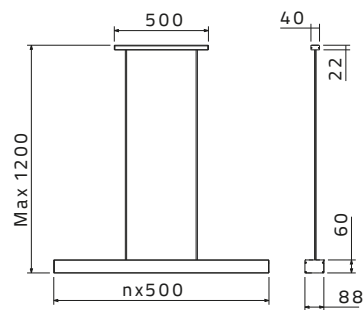

Order Quantity: nx50cm