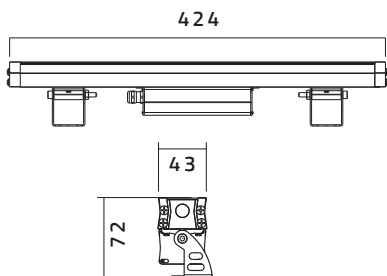

SH - 1395 - 12LED

Outdoor LED Spotlights

bridgelux