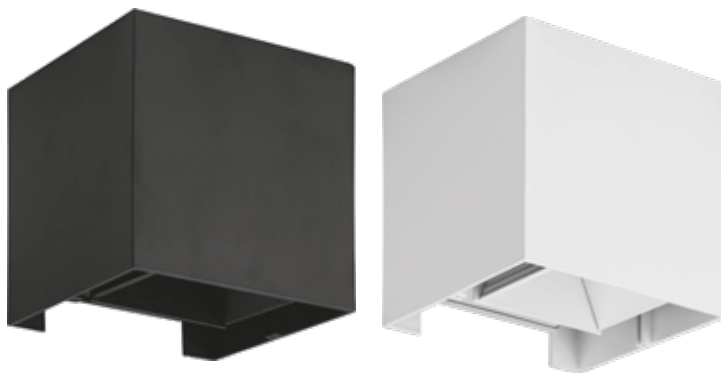

Wall Lights