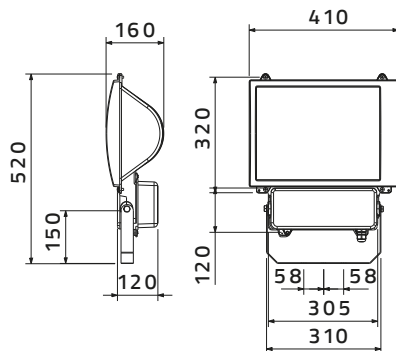

SH - 400S

SH - 250S

Flood Lights

400W

250W

SH - 400F

SH - 250F

Floodlights