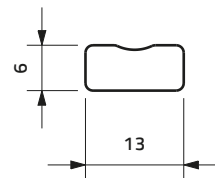

SH - 2835 - 120