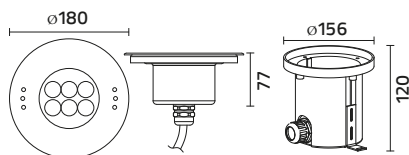

SH - B4YB0618