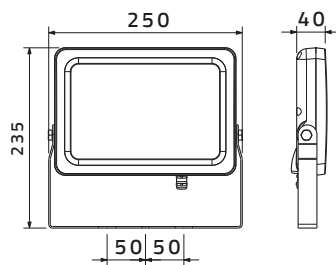

SH - 1395 - 36LED

Outdoor LED Spotlights

bridgelux

Slim Floodlights

SH - 5730 - 10W

SH - 5730 - 50W

SH - 5730 - 30W

SH - 5730 - 100W