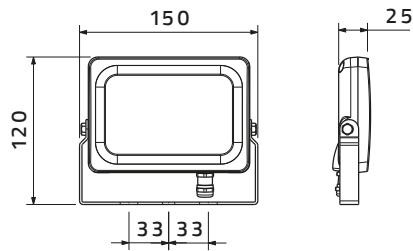

SH - 1395 - 36LED

Outdoor LED Spotlights

bridgelux

Slim Floodlights

SH - 5730 - 10W

SH - 5730 - 50W

SH - 5730 - 30W

SH - 5730 - 100W