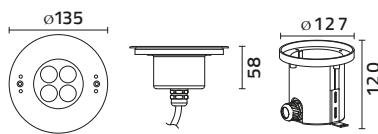

SH - B4YB0657