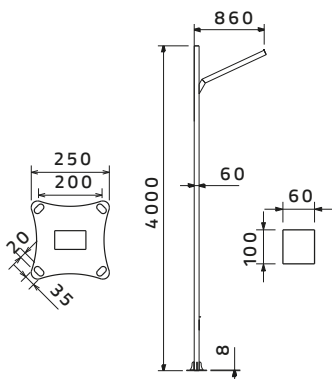

- 9000 LUMENS
- IP 65
- 60W
- 230V 50Hz
- Class I
- Daylight 6000K
- Warm White 3000K