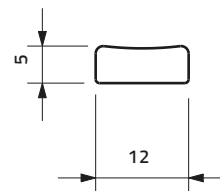

Neon Flex

Rope Lights

Neon Flex

Mini Neon Flex

Professional Tape Lights

Rope Lights

SH - 2835 - 12V

Premium Tape Lights