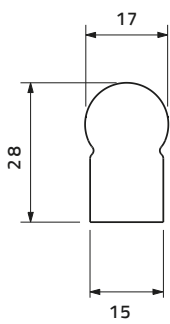

Neon Flex

Rope Lights

Neon Flex