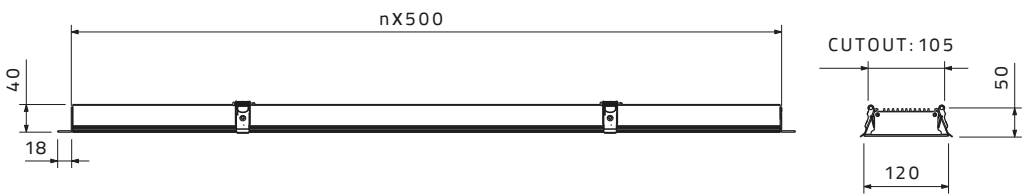

Order Quantity: $n \times 50$ cm

- 4500 L/M
- IP 43
- Class I
- 50 W/M
- 2300
- No Flicker
- CR> 80
- 230V 50Hz
- Cool White 4000K