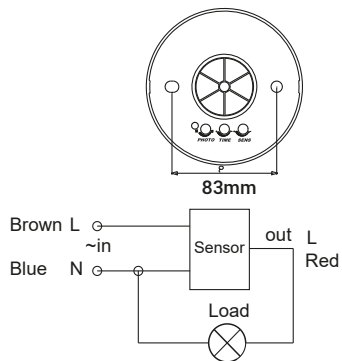

CITYLIGHT

Thousands of candles can be lighted from a single candle. Happiness never decreases by being shared.
– Gautama Buddha

11 Sensors

Sensors

Sensors

SH - 0031

2.5-4.5M

Height of installation 2.5-4.5M