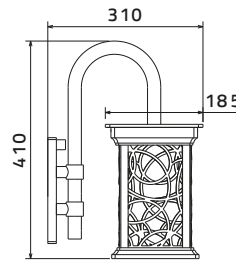

Garden Lights

Diamond Modern Classic

Garden Lights

Floral Modern Classic

SH - 1703

SH - 1731

SH - 1732

SH - 1735