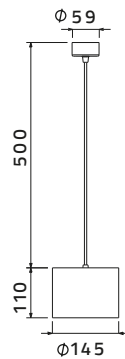

- Class I
- CRI > 80
- Daylight 6000K
- IP 4X
- Cool White 4000K
- No Flicker
- Warm White 3000K
- 230V 50Hz