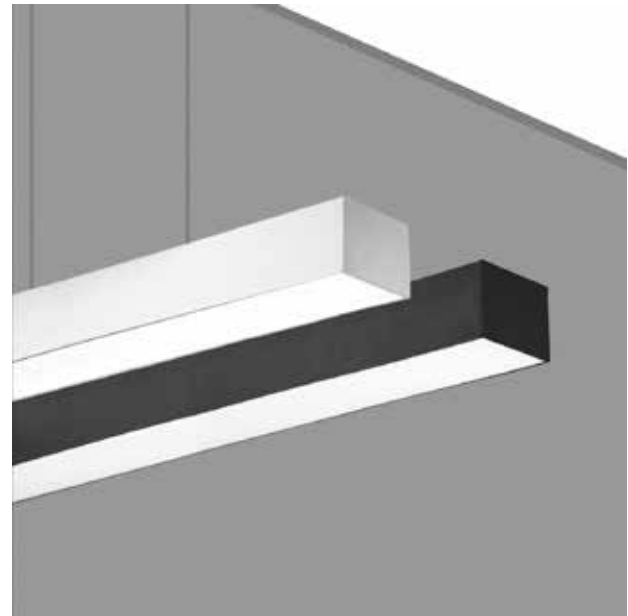

Pro-Linear

Linear Lights

- Class I
- IP 43
- CRI 80
- 50 W/M
- 3000 lm
- No Flicker
- Cool White 4000K
- 230V 50Hz

SH - 1811S