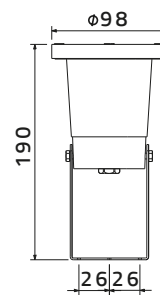

Lawn Light

Outdoor LED Spotlights