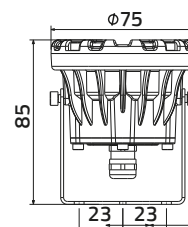

Outdoor LED Spotlights

Outdoor LED Spotlights

bridgelux