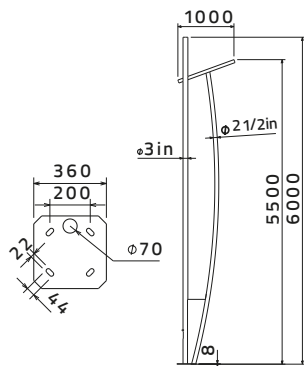

SH - AR97-2Sided-06

Garden Lights

SH - Abstract

Garden Lights

SH - Abstract - 06

SH - Abstract - 04

SH - 7150 - 50W

SH - 7250 - 100W