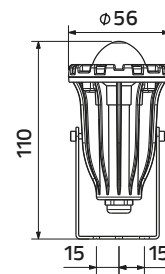

Jet Light

Outdoor LED Spotlights

SH - 1397-10W

SH - 1398-3W

CREE

Lawn Light

Big Small
Spike Light

Outdoor LED Spotlights