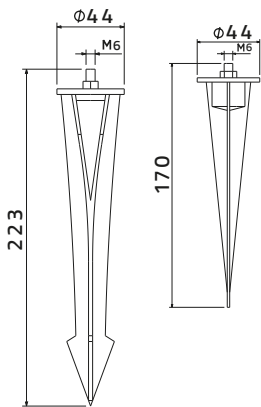

Jet Light

Outdoor LED Spotlights

SH - 1397-10W

SH - 1398-3W

CREE

Lawn Light

Big Small
Spike Light

Outdoor LED Spotlights