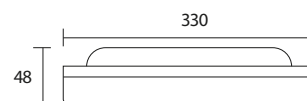

- No Flicker
- Class I
- 30,000h
- IP 44
- 120°
- Cool White 4000K
- 230V 50Hz
- Warm White 3000K