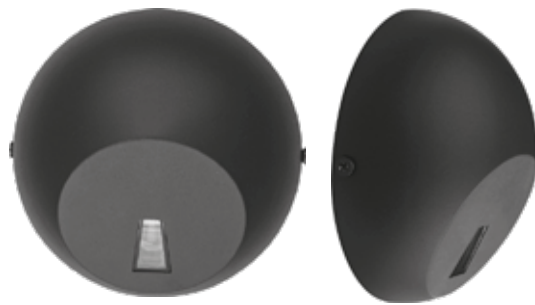

SH - AD1000 - I

SH - AD1000 - F

CREE

Walk Lights

Walk Lights

SH - 3003

Walk Lights

Walk Lights