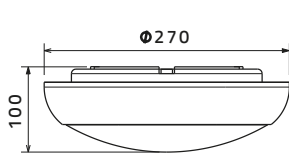

SH - 2612

SH - 2613

Panel Lights

Pendant

Mount Ceiling

Panel Lights

SH - 60x60 - 54W

SH - 60x60 - 40W