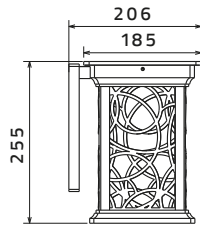

Garden Lights

Diamond Modern Classic

Garden Lights

Floral Modern Classic

SH - 1703

SH - 1731

SH - 1732

SH - 1735