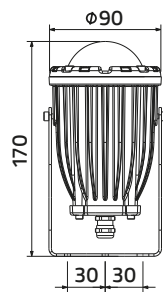

SH - 1398-3W