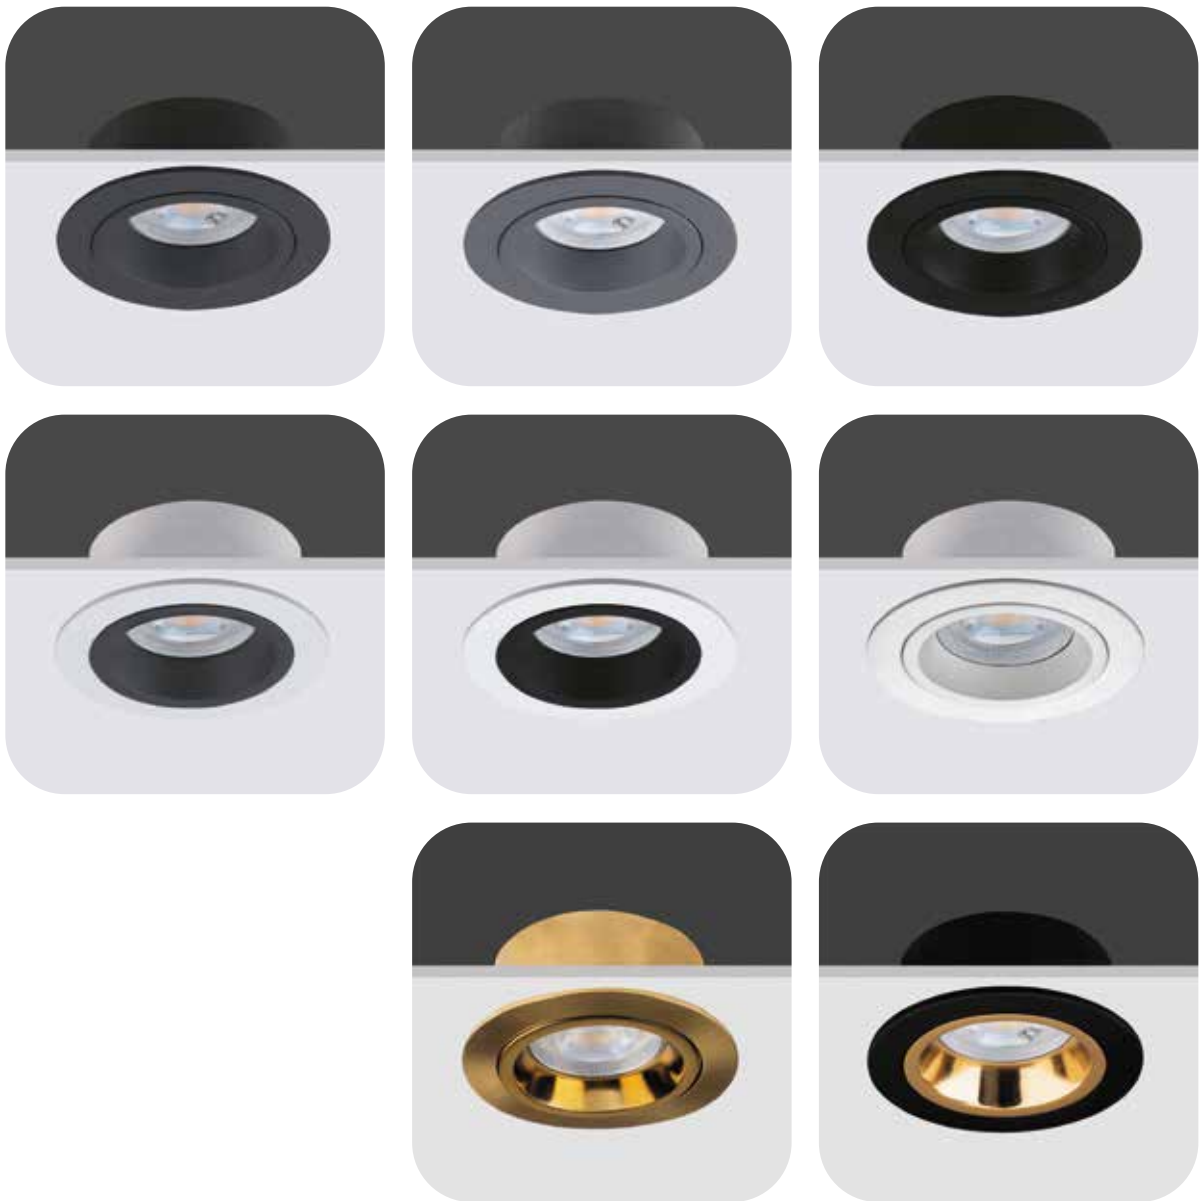

640
LUMENS

8W

SH - AL552AY - 4W

SH - 8507B - 8W

- CRI > 80
- Daylight 5000K
- 40,000h
- Warm White 3000K
- 230V 50Hz

Downlight Frames

Down Lights

SH - 1029

Downlight Frames

Down Lights

SH - 918

Downlight Frames

Down Lights

SH - 917S

Downlight Frames

Down Lights