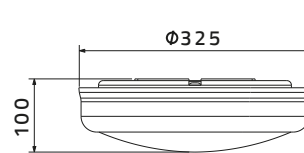

SH - 2612

SH - 2613

Panel Lights

Pendant

Mount Ceiling

Panel Lights

SH - 60x60 - 54W

SH - 60x60 - 40W