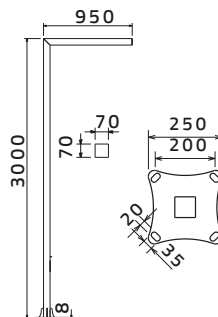

Garden Lights