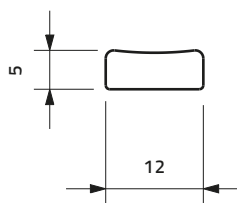

RGB

Red

Blue

White

SH - PL - 100 - 10M

LED Garland Lights

Rope Lights

CITYLIGHT