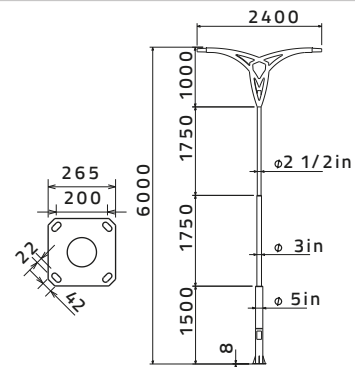

SH - AR97-2Sided-06

Garden Lights

SH - Abstract

Garden Lights

SH - Abstract - 06

SH - Abstract - 04

SH - 7150 - 50W

SH - 7250 - 100W