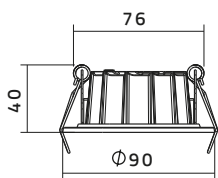

SH - 2020 - 6W