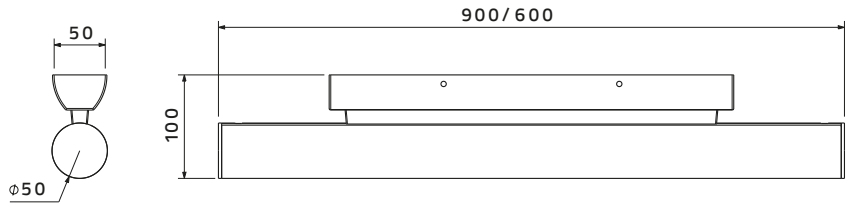

Wall Lights

Wall Lights

SH - 102

Mirror Lights

Wall Lights

SH - 116B-30W

SH - 116B-18W

-  
-  
-  