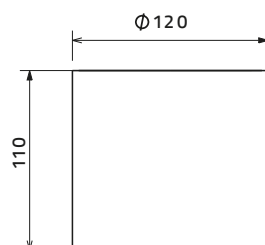

810
LUMENS
320

SH - 3017 - 9W