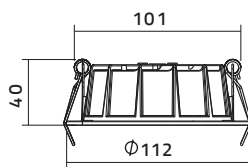

810 LUMENS

IP150