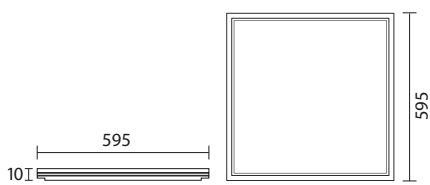

SH - 2612

SH - 2613

Panel Lights

Pendant

Mount Ceiling

Panel Lights

SH - 60x60 - 54W

SH - 60x60 - 40W