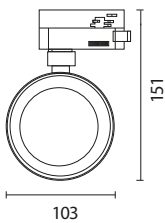

Track Lights

Ceiling Lights

720 LUMENS
CRI > 80
12W
20°

1820 LUMENS
CRI > 90
28W
24°

4200 LUMENS
CRI > 90
42W
24°

SH - 430 -12W

SH - 416 -28W

SH - 420 -42W