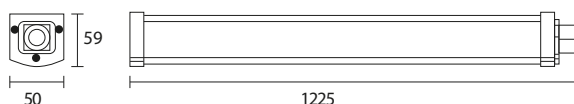

SH - 06H - 06 - 18W

SH - 06H - 12 - 36W