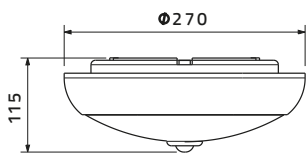

Ceiling Lights

Ceiling Lights

SH - 2612