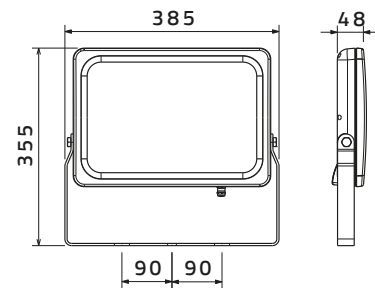

SH - 1395 - 36LED

Outdoor LED Spotlights

bridgelux

Slim Floodlights

SH - 5730 - 10W

SH - 5730 - 50W

SH - 5730 - 30W

SH - 5730 - 100W