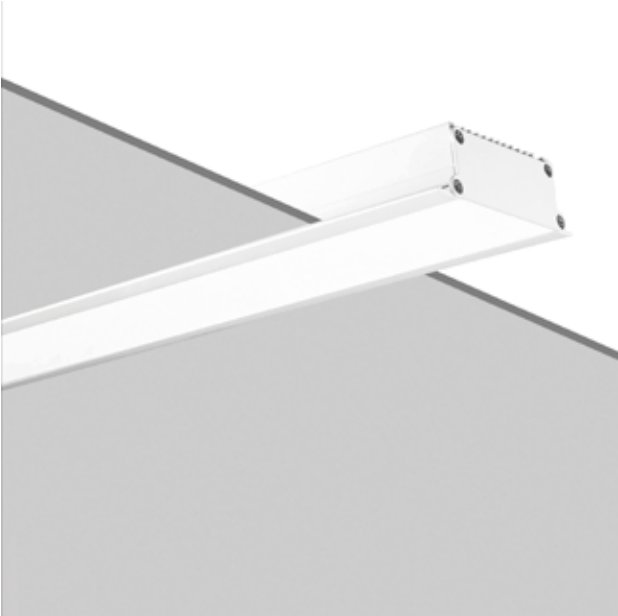

Pro-Linear

Linear Lights

SH - 1811

Order Quantity: $n \times 50$ cm

- 4500 L/M
- IP 43
- Class I
- 50 W/M
- 2300
- No Flicker
- CR> 80
- 230V 50Hz
- Cool White 4000K