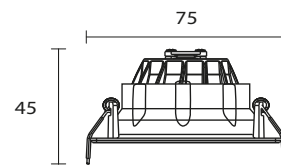

- CRI > 80
- Daylight 5000K
- 40,000h
- Warm White 3000K
- 230V 50Hz