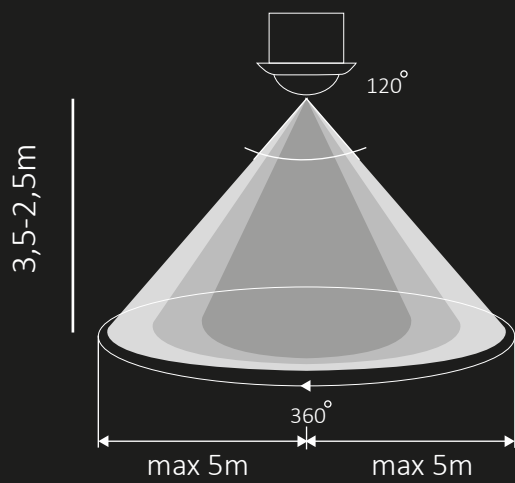

6m 6m

1 X High resolution sensor
Detection range (22°C)

360°

Detection angle

SH - PR - 2200 - V3

SH - 003F

"There is enough light for one who wants to see."
– Imam Ali

12 Rope Lights