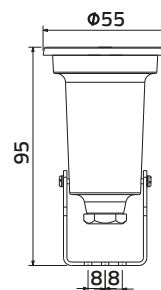

bridgelux.

- 80 LUMENS
- CRI > 70
- IP 65
- 25,000h
- IW
- LED Color
- 230V 50Hz
- 15°