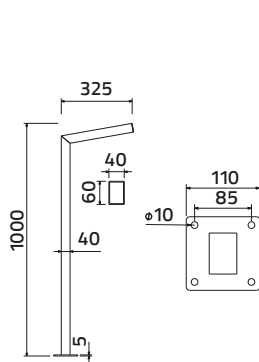

Garden Lights