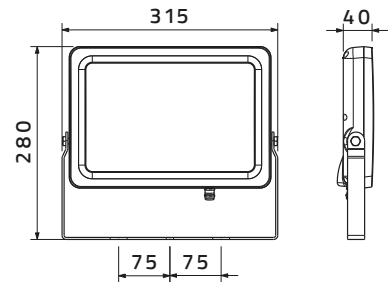

SH - 1395 - 36LED

Outdoor LED Spotlights

bridgelux

Slim Floodlights

SH - 5730 - 10W

SH - 5730 - 50W

SH - 5730 - 30W

SH - 5730 - 100W