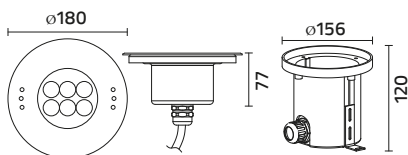

Underwater Lights

Underwater Lights