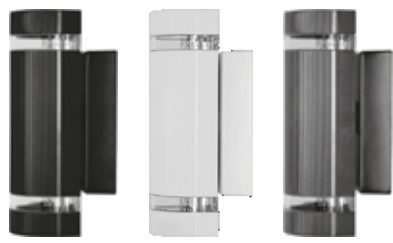

Wall Lights

Wall Lights

SH - 8834

Wall Lights

Wall Lights

SH - 162-02

SH - 162-01

Wall Lights