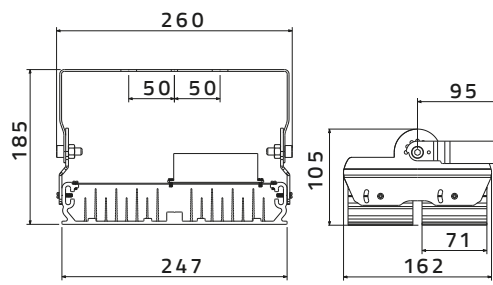

Supernova

Flood Lights

7800 LUMENS

60W

IP65

14300 LUMENS

110W

IP65

22100 LUMENS

170W

IP65

29000 LUMENS

220W

IP65

CR> 70

60°

IP66

230V 50Hz

Class I

Daylight 6500K

Warm White 3000K