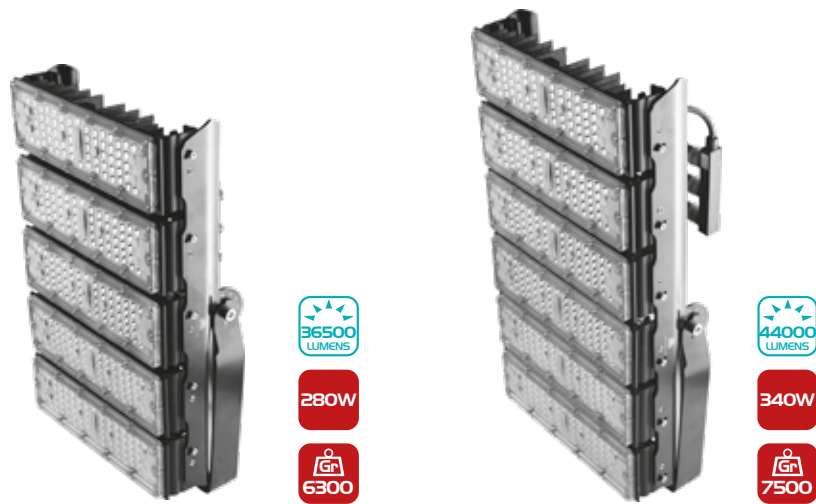

SH - 4730 - 280W

SH - 4730 - 340W