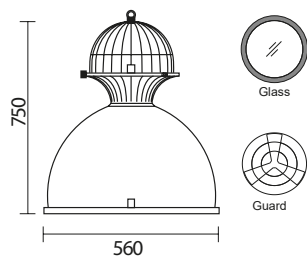

250W
~
400W

230V
50Hz