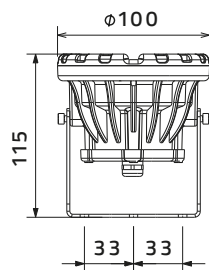

Outdoor LED Spotlights

Outdoor LED Spotlights

SH - 1288

bridgelux