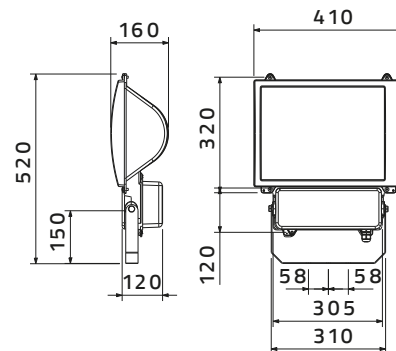

SH - 400S

SH - 250S

Flood Lights

400W

250W

SH - 400F

SH - 250F

Floodlights