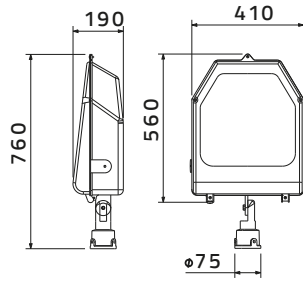

Floodlights

SH - 2122

Flood Lights