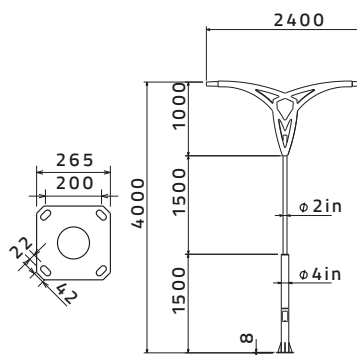

SH - AR97-2Sided-06

Garden Lights

SH - Abstract

Garden Lights

SH - Abstract - 06

SH - Abstract - 04

SH - 7150 - 50W

SH - 7250 - 100W