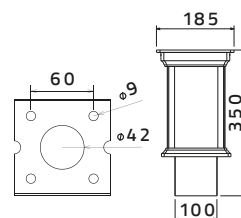

Diamond Modern Classic

Garden Lights