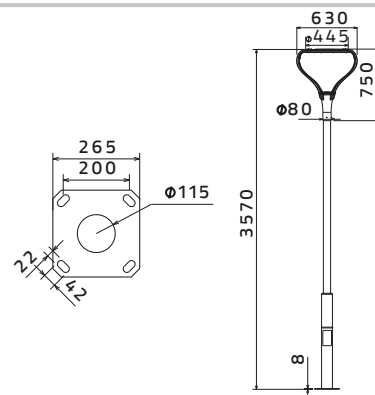

Luna

Garden Lights

SH - 9990 - 03

- IP 65
- 6000 LUMENS
- 60W
- 230V 50Hz
- Class I
- CR> 80
- Cool White 4000K

SH - 9989 - 03

- Class I
- IP 65
- 6000 LUMENS
- CR> 80
- 60W
- Cool White 4000K
- 230V 50Hz

An aerial photograph of a vast, green landscape, likely a rural or agricultural area. The foreground is dominated by a grid of dark, winding lines representing roads or field boundaries, creating a pattern of irregular green patches. In the distance, rolling hills and mountains are visible under a dramatic sky filled with large, dark, textured clouds. Sunlight breaks through the clouds, creating a bright, hazy glow and a vertical beam of light on the right side of the frame. The overall mood is serene and majestic.