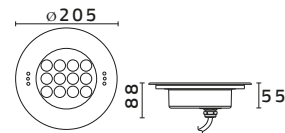

SH - B4FB1818

SH - B4FB1857