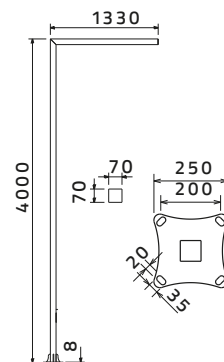

Garden Lights