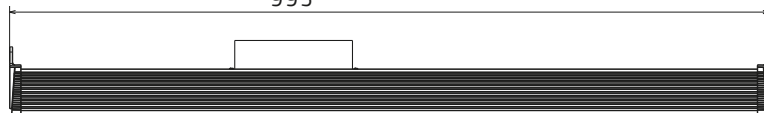

230V
50Hz

Class I

Daylight
6500K

Warm
White
3000K

Linear High Bay Lights

High Bay Lights

SH - 4731-220W

High Bay Lights