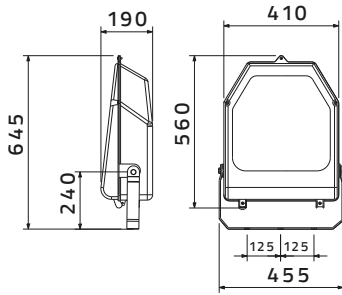

Floodlights

SH - 400P

Flood Lights