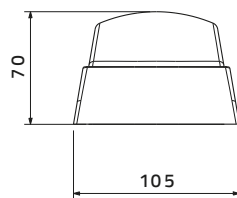

Ceiling Lights

SH - 230ND