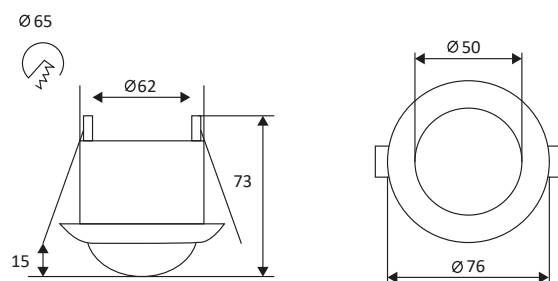

6m 6m

1 X High resolution sensor
Detection range (22°C)

360°

Detection angle

SH - PR - 2200 - V3

SH - 003F

"There is enough light for one who wants to see."
– Imam Ali

12 Rope Lights