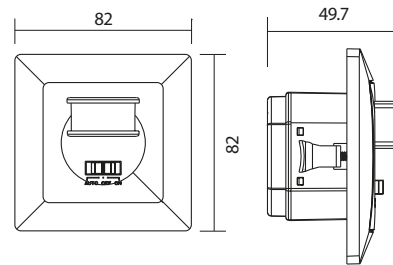

6m 6m

1 X High resolution sensor
Detection range (22°C)

360°

Detection angle

SH - PR - 2200 - V3

SH - 003F

"There is enough light for one who wants to see."
– Imam Ali

12 Rope Lights