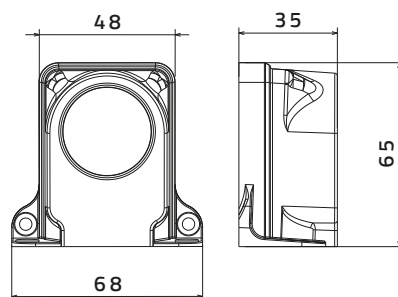

bridgelux.

- 80 LUMENS
- IP 65
- 1W
- 230V 50Hz
- CRI 70
- 25,000h
- LED Color
- 15°