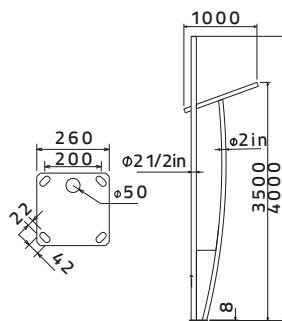

SH - AR97-2Sided-06

Garden Lights

SH - Abstract

Garden Lights

SH - Abstract - 06

SH - Abstract - 04

SH - 7150 - 50W

SH - 7250 - 100W