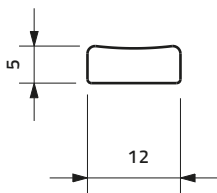

SH - 5730 - 120