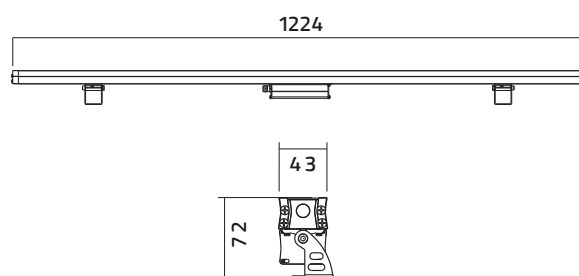

SH - 1395 - 36LED

Outdoor LED Spotlights

bridgelux