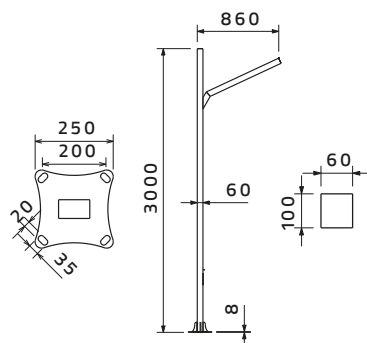

- 9000 LUMENS
- IP 65
- 60W
- 230V 50Hz
- Class I
- Daylight 6000K
- Warm White 3000K