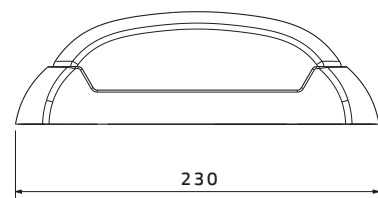

Ceiling Lights

SH - 230ND