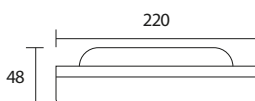

- No Flicker
- Class I
- 30,000h
- IP 44
- 120°
- Cool White 4000K
- 230V 50Hz
- Warm White 3000K